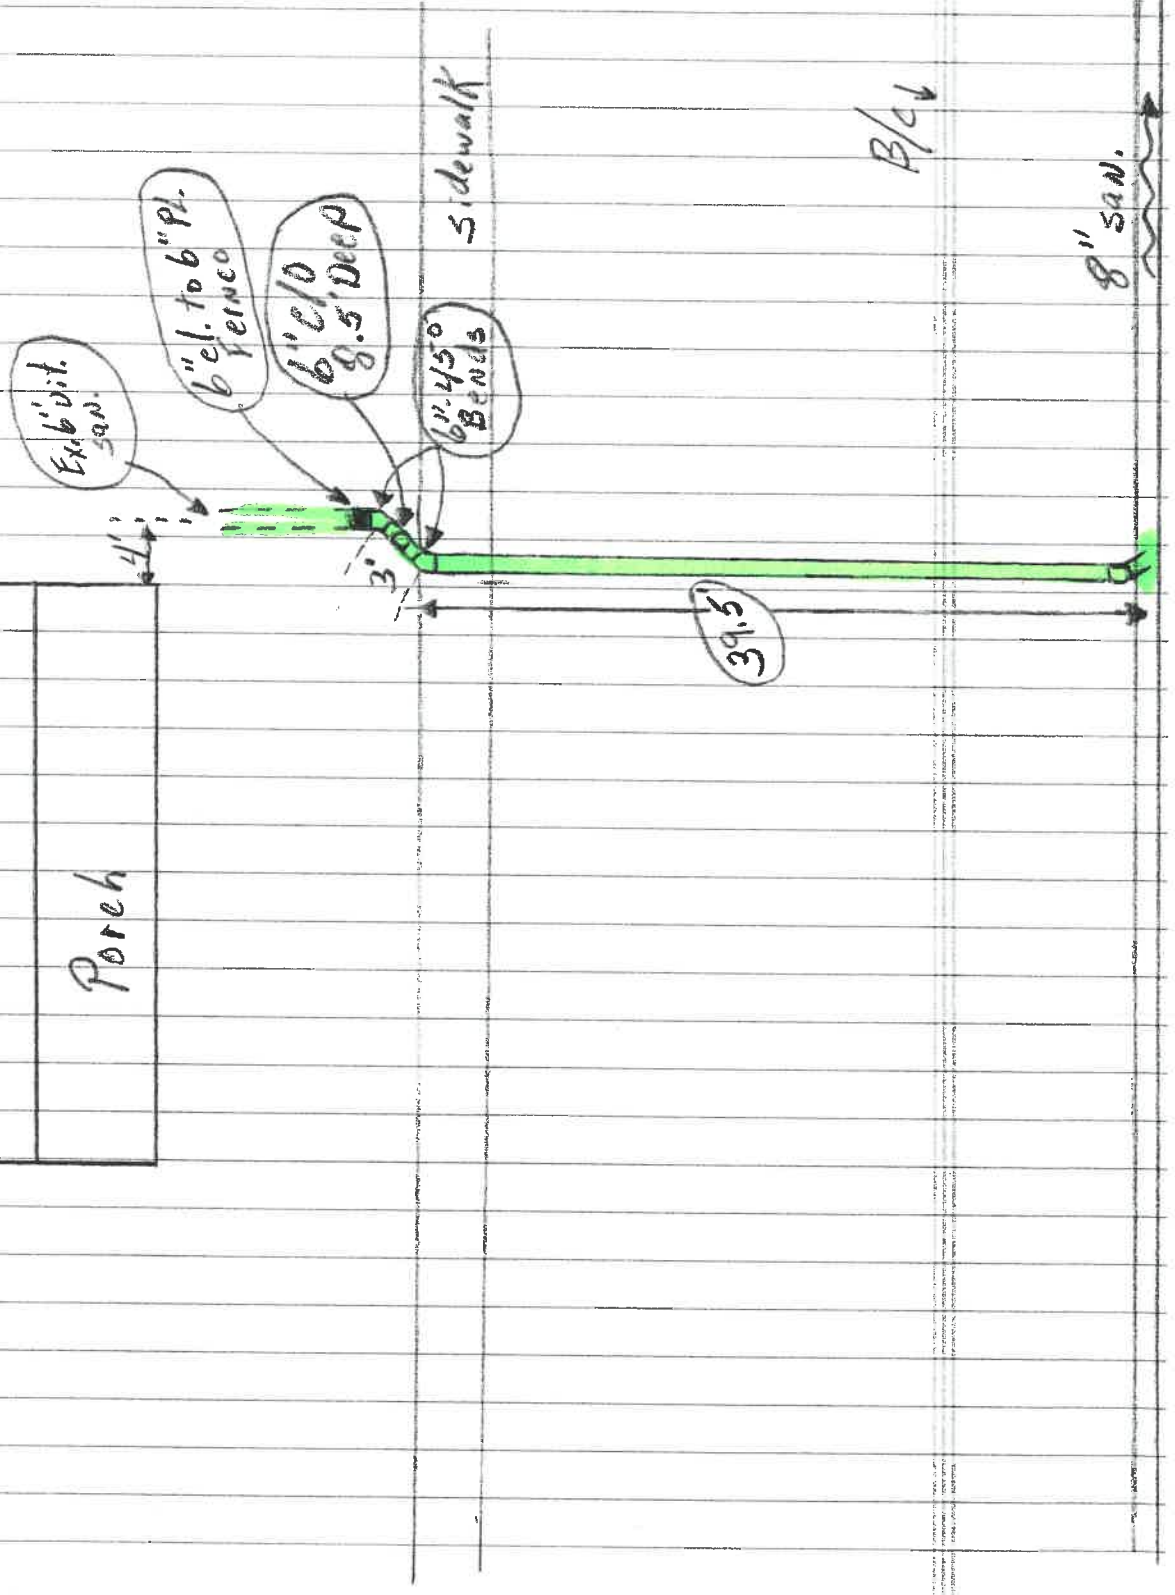

Res # 325
E. Main St.

Date Installed: 11-8-04
Installed by: B. Hill's Excav.
Inspected by: Rex Moll

Porch

Res # 325
E. Main St.

Date Installed: 11-8-04
Installed by: B. Hill's Excav.
Inspected by: Rex Mall

B/c